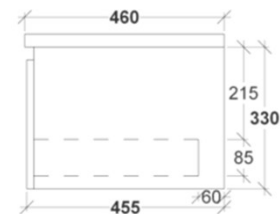

Specifications: Single Drawer