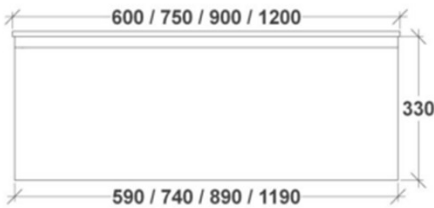

Specifications: Single Drawer